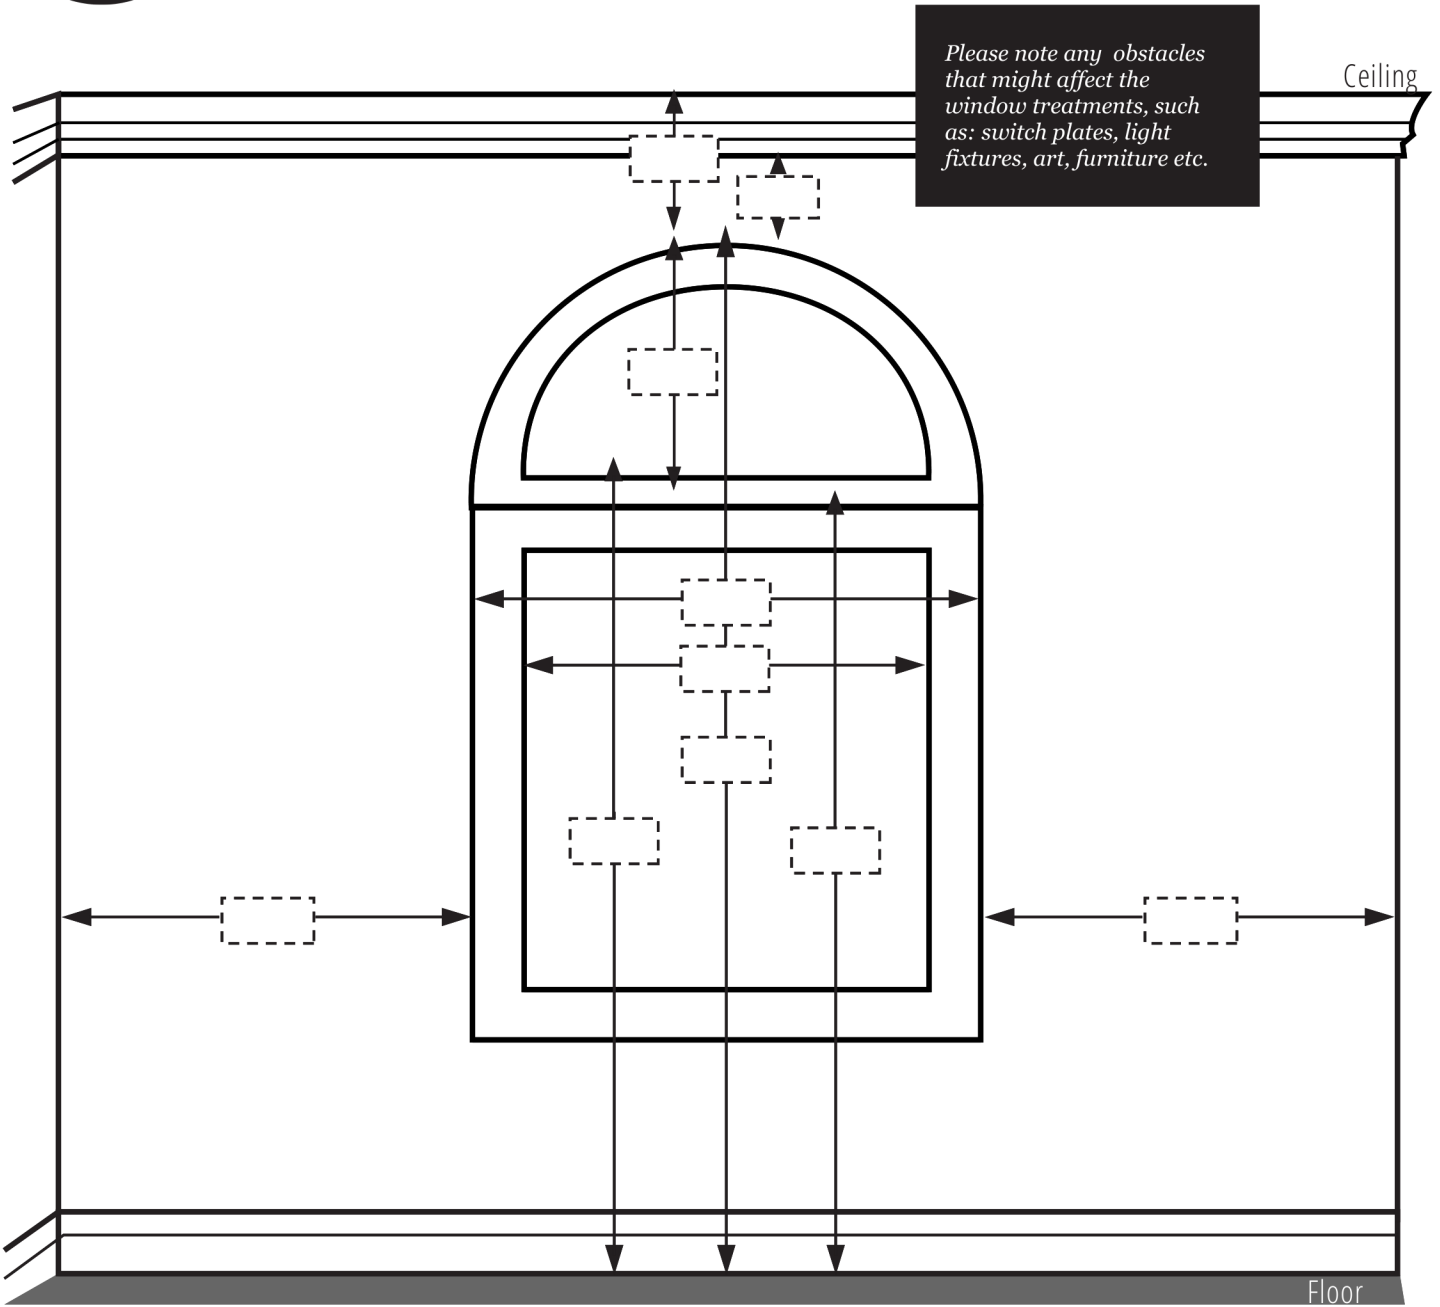

MEASURING GUIDE FOR ARCHED WINDOWS

notes: _____

Disclaimer: u-fab Interiors is not responsible for any measurement errors made by customers. If you have any doubts regarding measurements, we strongly recommend consulting one of our Associates for assistance.