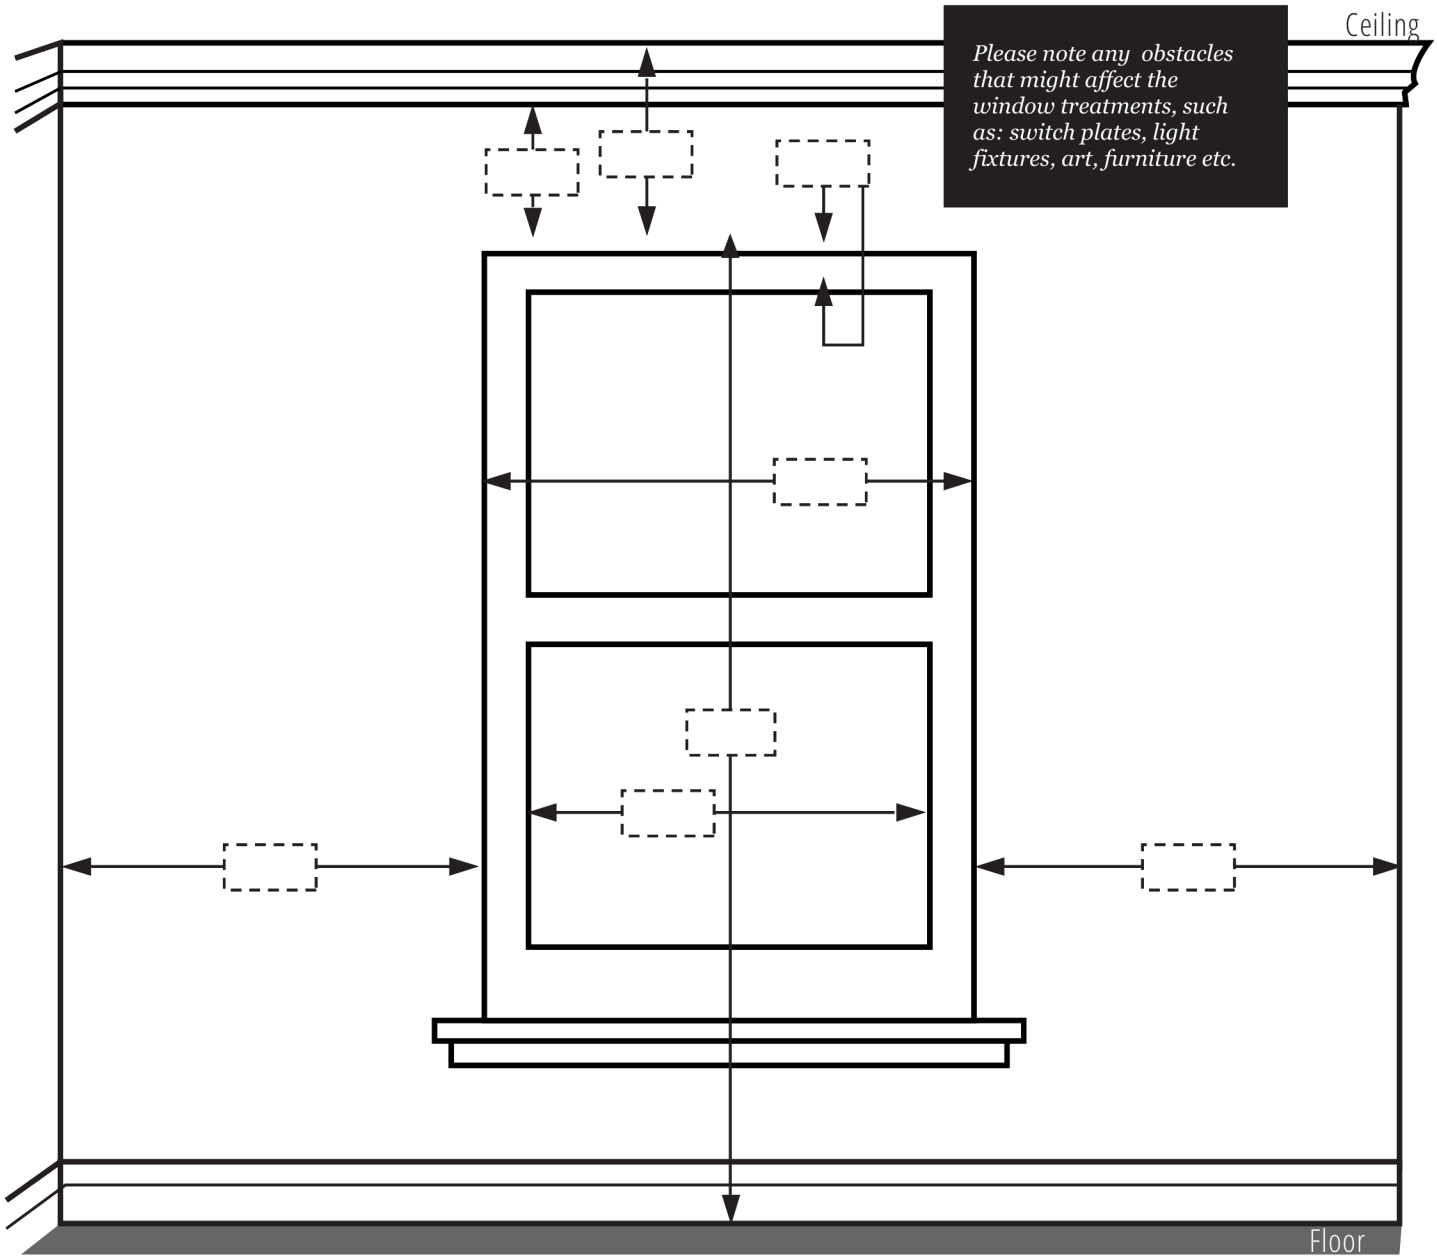

# MEASURING GUIDE FOR SINGLE WINDOWS

notes: \_\_\_\_\_  
\_\_\_\_\_  
\_\_\_\_\_  
\_\_\_\_\_  
\_\_\_\_\_

*Disclaimer: u-fab Interiors is not responsible for any measurement errors made by customers. If you have any doubts regarding measurements, we strongly recommend consulting one of our Associates for assistance.*