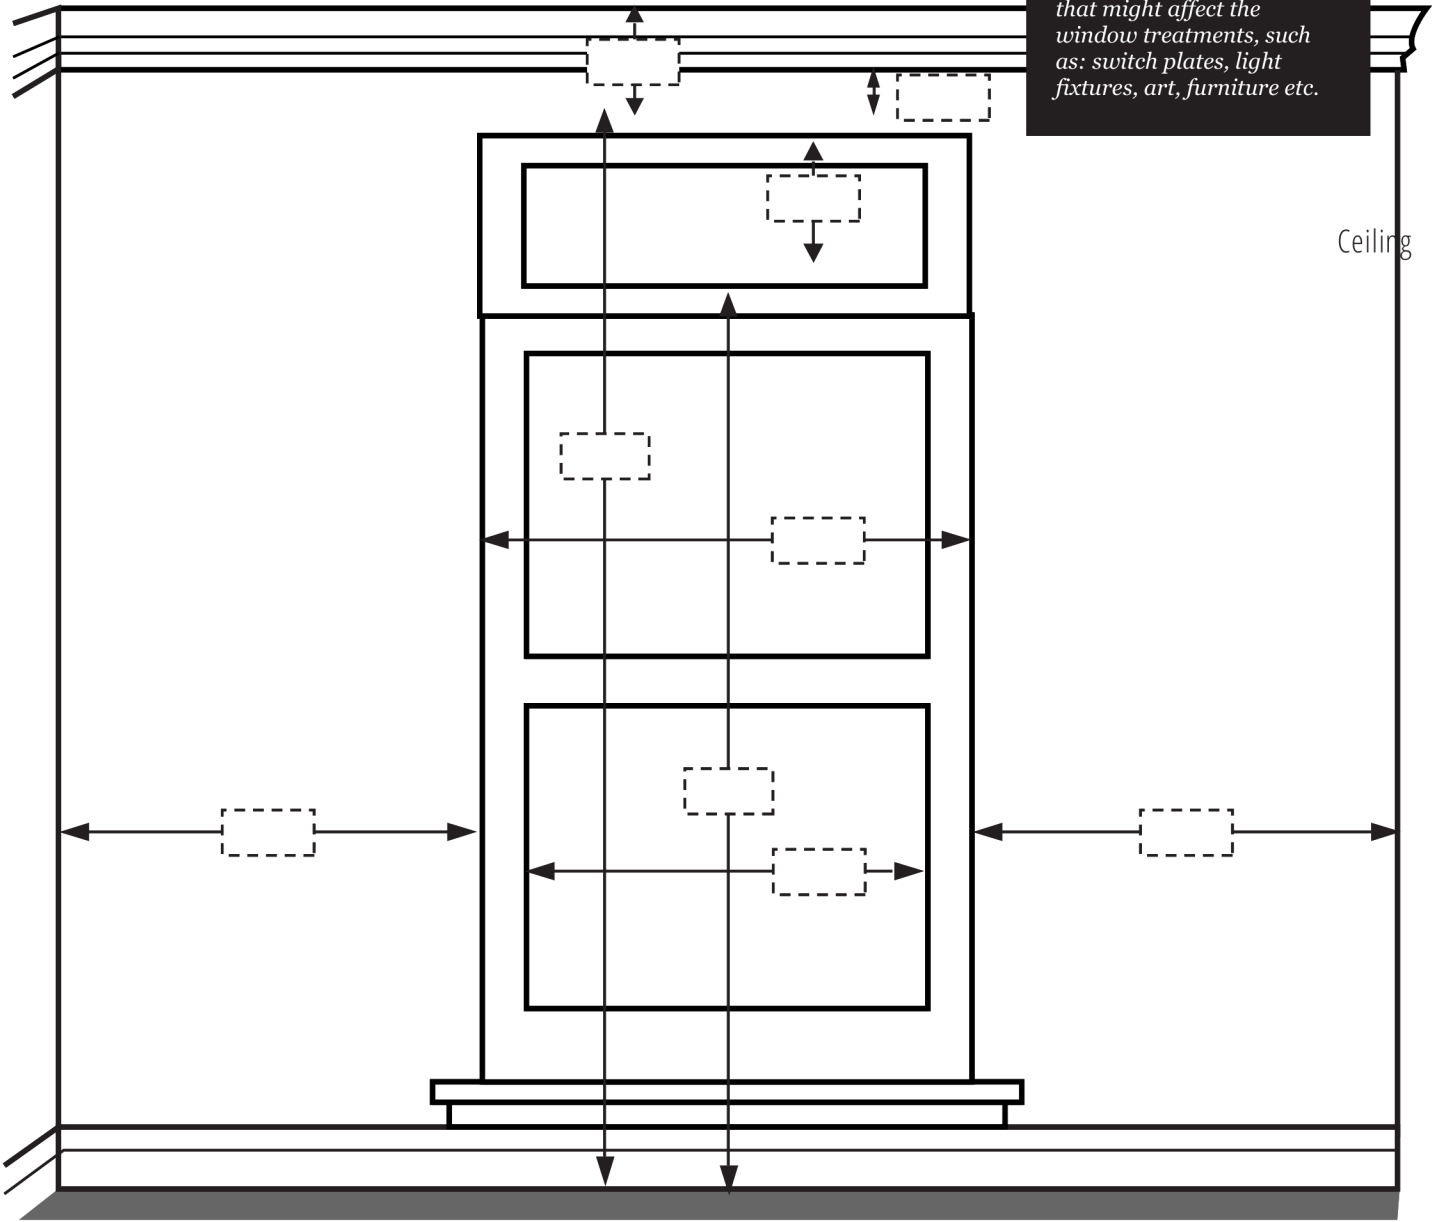

MEASURING GUIDE FOR TRANSOM WINDOWS

Please note any obstacles that might affect the window treatments, such as: switch plates, light fixtures, art, furniture etc.

notes: _____

Disclaimer: u-fab Interiors is not responsible for any measurement errors made by customers. If you have any doubts regarding measurements, we strongly recommend consulting one of our Associates for assistance.